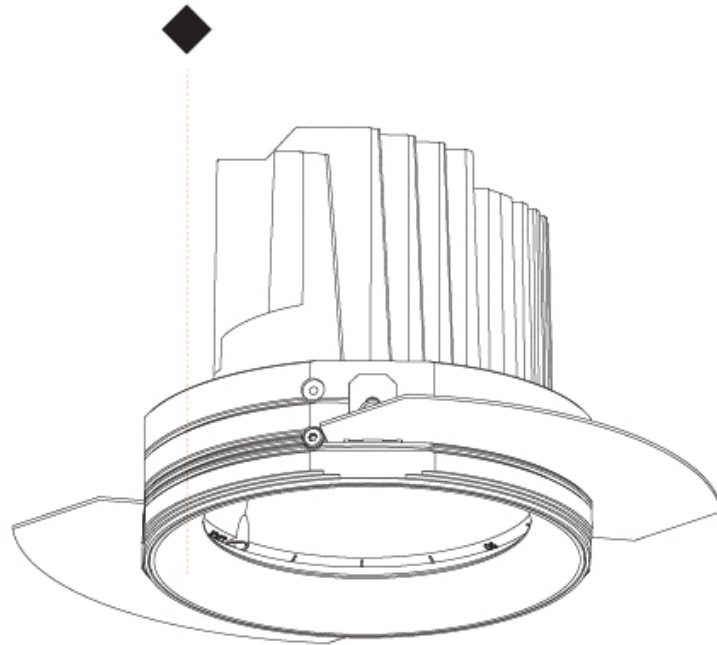

BIONIQ ROUND ADJUSTABLE TRIMLESS

A35188-

PROJECT

TYPE

SPECIFIER

QUANTITY

DATE

A

GENERAL

Series: Bioniq
 Subseries: Bioniq Round Semi Adjustable
 Brand: Prolight
 Division: Architectural
 Mounting Type: Trimless
 Mounting Location: Ceiling
 Subcategory: Downlight

PHYSICAL

Shape: Round
 Diameter (mm): 136
 Diameter (in): 5 3/8
 Height (mm): 136
 Height (in): 5 3/8
 Ceiling Thickness (mm): 10 / 12.5 / 15 / 25
 Ceiling Thickness (in): 3/8 or 1/2 or 9/16 or 1
 Min. Recessing Depth (mm): 150
 Min. Recessing Depth (in): 5 7/8
 Light Distribution: Adjustable / Downlight
 Weight (kg): 1.04
 Weight (lbs): 2.29
 Fixture Finish: SSR / BKV / CWI / CRY / HAB / UFT / ITA / RUA / FTG / MYG / LOD / PUS / FRO / FUP / KIA / POP / BLS / SPG / MEY / GOH / GUM / CHC / COM / ABZ / JAG / OBR / MOS / ROR
 Fixture Material: Aluminum Die Cast
 Cut-out Measurements: Ø 140mm / 5 1/2"
 Upon Request: Unique Ceiling Thickness